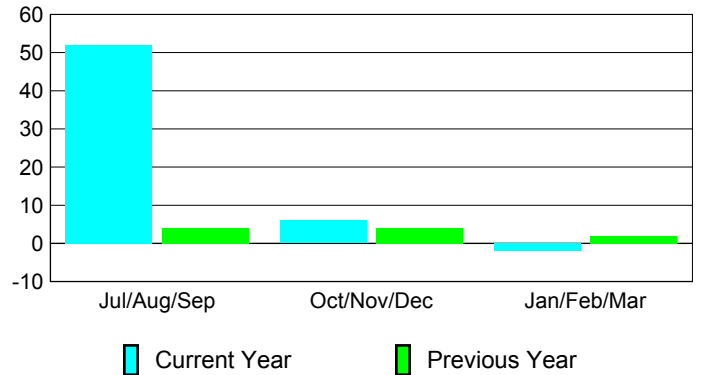

Comparison of Membership Gain/Loss

Current Year Compared to the Previous Year